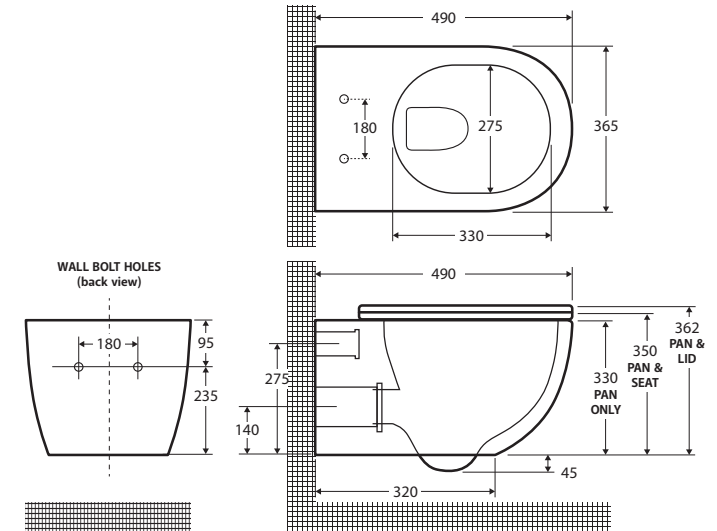

Koko Matte White WALL-HUNG TOILET

Features

- Rimless hygienic flush
- Matte white finish
- Concealed pan for easy cleaning
- Gloss white quick release, soft close seat
- Available as P-Trap only
- Stainless steel hinges
- Includes wall mounting screws
- **WELS 4 Star rated, 4.5L/3L (3.5L average flush) when used with R&T cistern**

Cistern and flush buttons required (sold separately)

Available in

P-Trap
Pan & Seat
K2376MW-PS

Cleaning & Care

- The toilet seat may be removed for cleaning - depress the quick release buttons and lift up.
- Clean only with a soft cloth or sponge using warm water and mild soap or detergent. Do not use any abrasive cleaning materials.
- Do not use any solvents or corrosive liquids.
- Note that use of clip-on deodorisers will affect flushing performance on rimless suites.

While we aim to ensure specifications are correct at the time of publication, Fienza reserves the right to make modifications without prior notice. Physical colour may vary from image shown. All measurements are shown in millimetres. For ceramic products, please allow +/- 10 mm tolerance for manufacturing variance. Always use physical product measurements for mark-ups and roughing-in as the technical drawing may differ from actual product received.