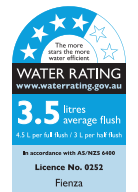

Cleaning & Care

- The toilet seat may be removed for cleaning - depress the quick release buttons and lift up.
- Clean only with a soft cloth or sponge using warm water and mild soap or detergent. Do not use any abrasive cleaning materials.
- Do not use any solvents or corrosive liquids.
- Note that use of clip-on deodorisers will affect flushing performance on rimless suites.